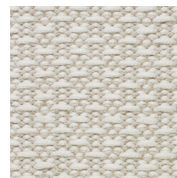

Empire Collection

Outdoor hand woven polyester carpeting

Peconic, oats

Mattituck, oats

Orient, cream

Southold, oats

Greenport, oats

Orient, honey

Technical Specifications

Content:	100% polyester
Construction:	hand woven
Type:	flatweave
Variation:	five styles
Backing:	none
Traffic:	residential & light commercial
Pile Height:	5/16" nom.
Weight:	11 oz/sf nom.
Max width:	16'-4"
Max length:	60'-0"
Pattern repeat:	contact your Project Manager
Flammability:	(Currently being tested)