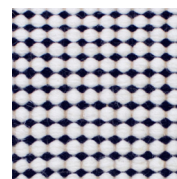

Salt & Pepper