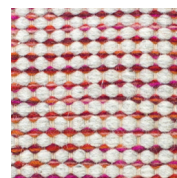

Empire Collection

Williamsburg hand woven wool carpeting

Sea Salt

Char

Salt & Pepper

Balsa

Fiesta

Fire

Water

Earth

Feather

Technical Specifications

Content:	100% wool with beige warp
Construction:	hand woven
Type:	flatweave
Backing:	none
Traffic:	residential & light commercial
Pile Height:	5/16" nom.
Weight:	11 oz/sf nom.
Max width:	16'-4"
Max length:	60'-0"
Pattern repeat:	0'-.25" wide x 0'-.25" long
Flammability:	(Currently being tested)