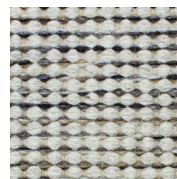

Empire Collection

Williamsburg hand woven wool carpeting

Sea Salt

Char

Salt & Pepper

Balsa

Fiesta

Fire

Water

Earth

Feather

Technical Specifications

Content:	100% wool with beige warp
Construction:	hand woven
Type:	flatweave
Backing:	none
Traffic:	residential & light commercial
Pile Height:	5/16" nom.
Weight:	11 oz/sf nom.
Max width:	16'-4"
Max length:	60'-0"
Pattern repeat:	0'-.25" wide x 0'-.25" long
Flammability:	(Currently being tested)