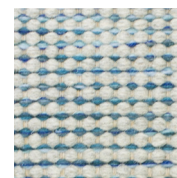

Water

Earth

Feather

Technical Specifications

Content:	100% wool with beige warp
Construction:	hand woven
Type:	flatweave
Backing:	none
Traffic:	residential & light commercial
Pile Height:	5/16" nom.
Weight:	11 oz/sf nom.
Max width:	16'-4"
Max length:	60'-0"
Pattern repeat:	0'-.25" wide x 0'-.25" long
Flammability:	(Currently being tested)