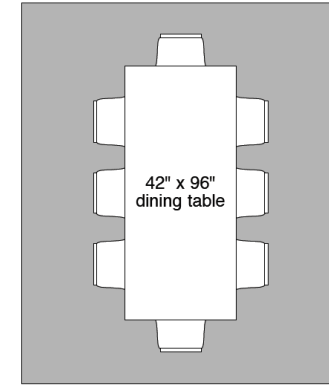

Empire Collection

How to size an area rug:
Dining area rugs

8x8 rug

8x10 rug

10x12 rug

12x15 rug

2.5x10 rug

10Ø rug