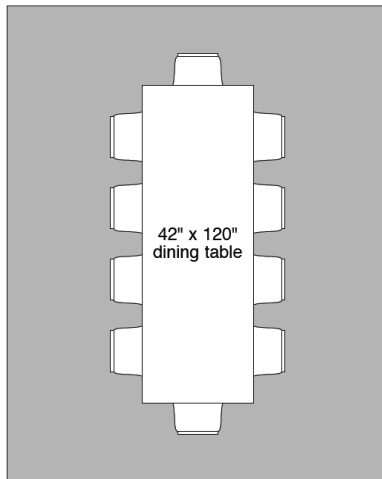

Empire Collection

How to size an area rug:
Dining area rugs

8x8 rug

8x10 rug

10x12 rug

12x15 rug

2.5x10 rug

10Ø rug