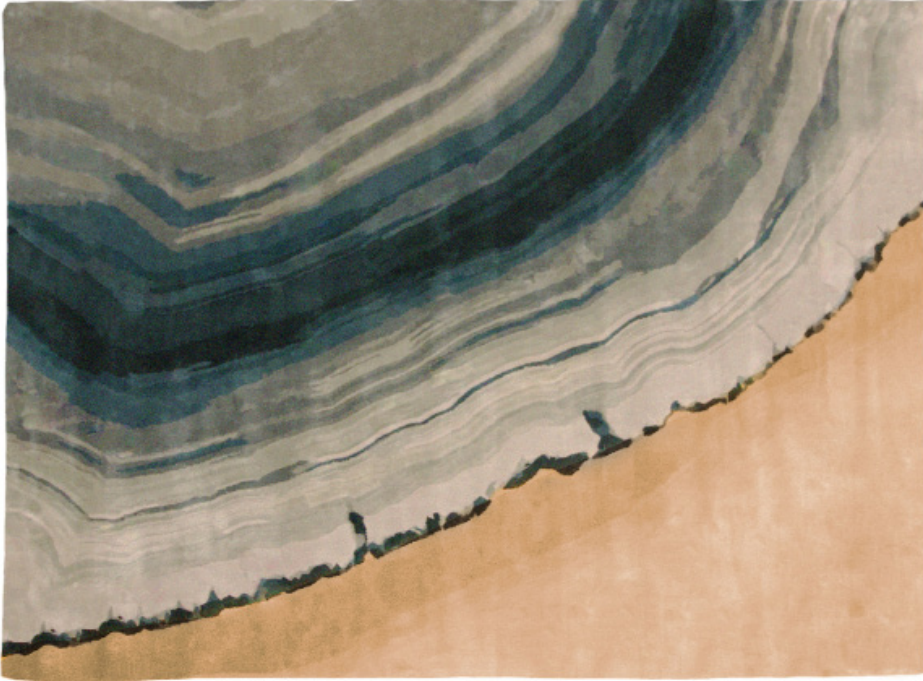

Palisades

hand tufted, wool and tencel

Malachite

Technical Specifications:

Content:	100% tencel
Construction:	Hand tufted
Type:	Cut pile
Backing:	Polyester
Traffic:	Light commercial and residential If castor chairs are used, this carpet should be protected locally with chair mats.
Pile Height:	1/4" at lowest height, 1/2" at highest height with eased edge detail.
Weight:	20 oz/sf nom.
Max width:	24'-6"
Max length:	32'-9"
Pattern repeat:	None
Testing:	Passes Pill Test for flammability, FF-170 Compliant with CDPH (CA Section) ver. 1.2 Copyright 2019, Empire Collection Rugs.
Design:	Malachite
Colorways:	n/a
Made in:	Portugal

Variations in size +/- 2% are inherent to hand woven products.
Dyelot variations may occur.