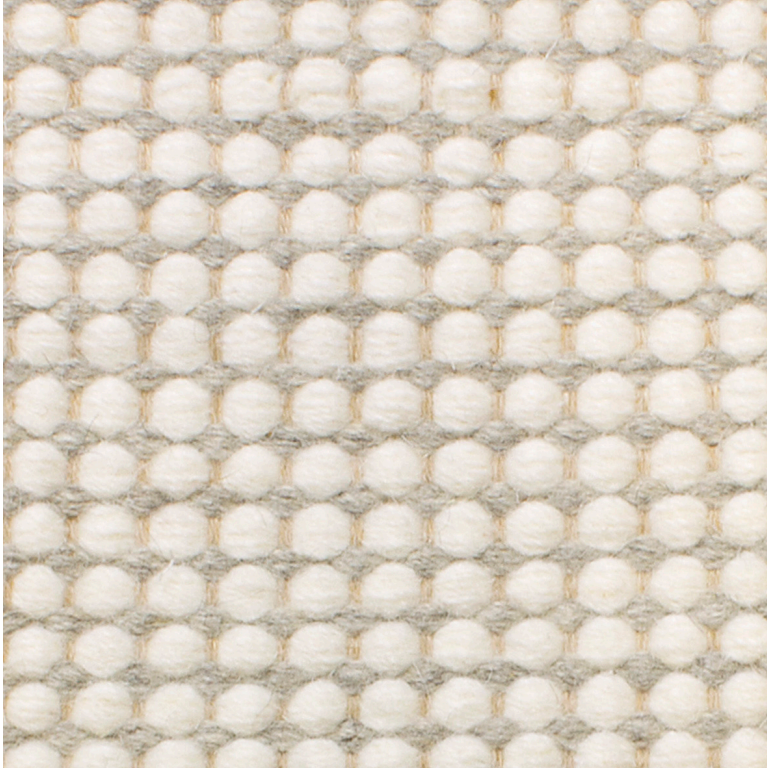

# Williamsburg

hand woven, wool

Sea Salt

Sea Salt

Char

Salt & Pepper

Balsa

Fiesta

Fire

Water

Earth

Feather

Silt

## Technical Specifications:

Content:	100% wool with beige warp
Construction:	Hand woven
Type:	Flatweave
Backing:	Latex backing on rugs over 6'-0" wide
Traffic:	Light commercial and residential If castor chairs are used, this carpet should be protected locally with chair mats.
Pile Height:	5/16" nom.
Weight:	11 oz/sf nom.
Max width:	16'-4"
Max length:	n/a
Pattern repeat:	0'-.25" wide x 0'-.25" long
Testing:	Passes Pill Test for flammability, FF-170 Compliant with CDPH (CA Section) Ver. 1.2
Made in:	Portugal