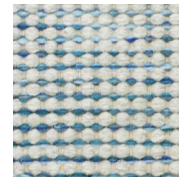

# Williamsburg

hand woven, wool

Sea Salt

Sea Salt

Char

Salt & Pepper

Balsa

Fiesta

Fire

Water

Earth

Feather

Silt

## Technical Specifications:

Content:	100% wool with beige warp
Construction:	Hand woven
Type:	Flatweave
Backing:	Latex backing on rugs over 6'-0" wide
Traffic:	Light commercial and residential If castor chairs are used, this carpet should be protected locally with chair mats.
Pile Height:	5/16" nom.
Weight:	11 oz/sf nom.
Max width:	16'-4"
Max length:	n/a
Pattern repeat:	0'-.25" wide x 0'-.25" long
Testing:	Passes Pill Test for flammability, FF-170 Compliant with CDPH (CA Section) Ver. 1.2
Made in:	Portugal