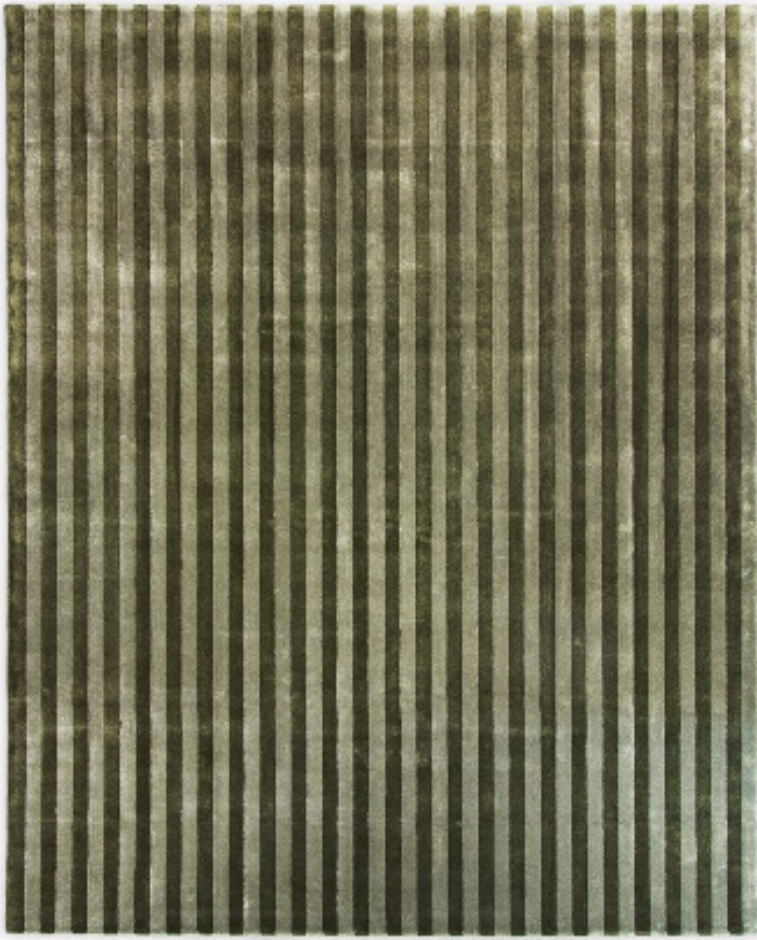

Milano Stripe

hand tufted, tencel

Olive

Chocolate

Technical Specifications

Content:	100% tencel
Construction:	hand tufted
Type:	tencel cut pile
Backing:	polyester
Traffic:	light commercial
Pile Height:	1/2" nom.
Weight:	18 oz/sf nom.
Max width:	24'-6"
Max length:	32'-9"
Pattern repeat:	2" stripe
Flammability:	Passes Pill Test for flammability, FF-170 Compliant with CDPH (CA Section) ver. 1.2 Passes Radiant Panel Test, Class II
Design:	Copyright 2019, Tali Roth
Colorways:	Two, all designs are customizable in color & scale
Standard size(s):	6'-0" x 9'-0" 8'-0" x 10'-0" 9'-0" x 12'-0" 12'-0" x 15'-0"