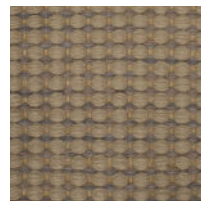

Fiesta

Fire

Water

Earth

Feather

Silt

Technical Specifications:

Content:	100% wool with beige warp
Construction:	Hand woven
Type:	Flatweave
Backing:	Latex backing on rugs over 6'-0" wide
Traffic:	Light commercial and residential If castor chairs are used, this carpet should be protected locally with chair mats.
Pile Height:	5/16" nom.
Max width:	16'-4"
Max length:	n/a
Pattern repeat:	1/4" wide x 1/4" long
Made in:	India