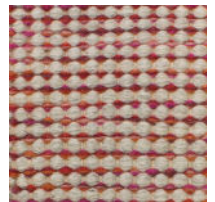

Williamsburg

hand woven, wool

rev. 10/18/24

Sea Salt

Sea Salt

Char

Salt & Pepper

Balsa

Fiesta

Fire

Water

Earth

Feather

Silt

Technical Specifications:

Content:	100% wool with beige warp
Construction:	Hand woven
Type:	Flatweave
Backing:	Latex backing on rugs over 6'-0" wide
Traffic:	Light commercial and residential If castor chairs are used, this carpet should be protected locally with chair mats.
Pile Height:	5/16" nom.
Max width:	16'-4"
Max length:	n/a
Pattern repeat:	1/4" wide x 1/4" long
Made in:	India